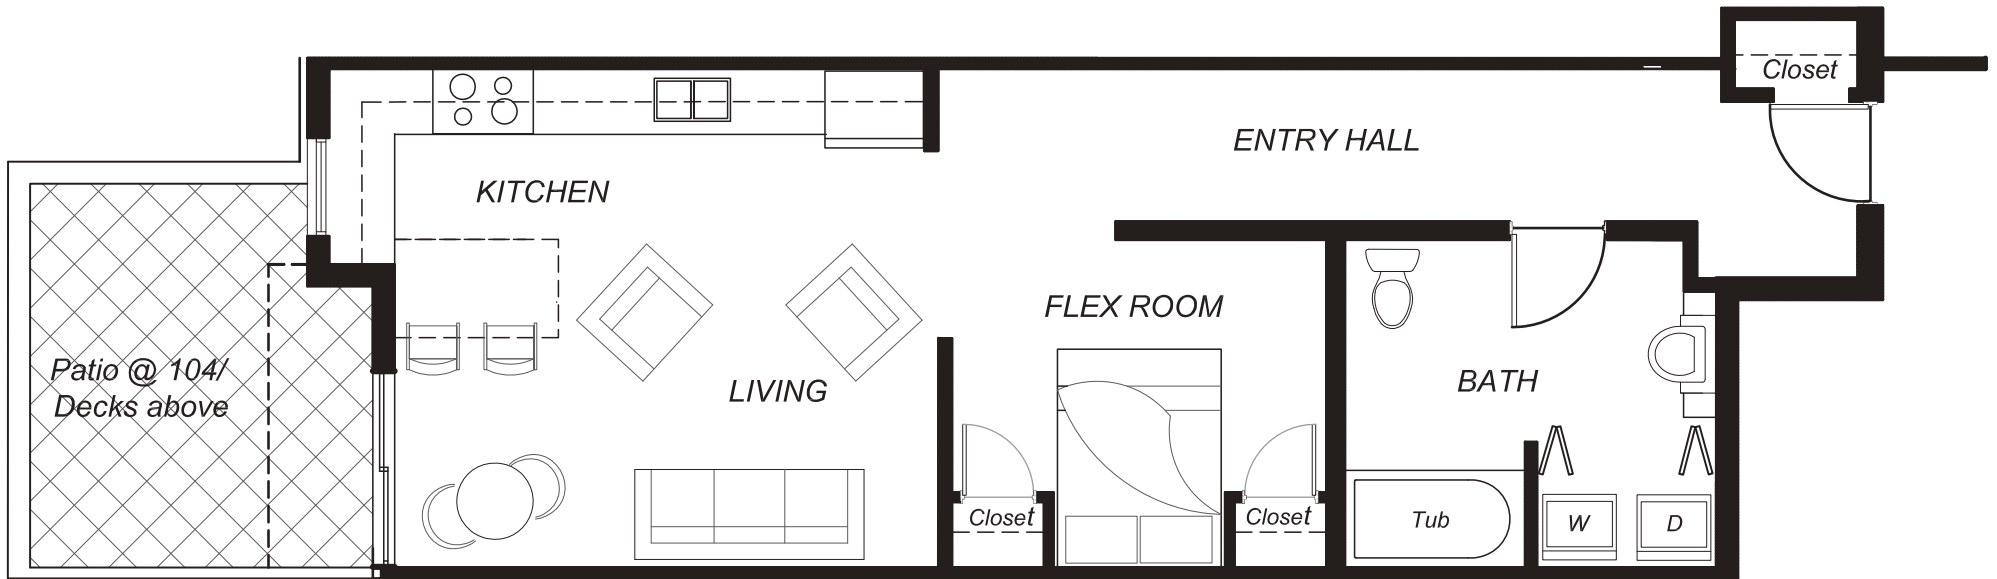

UNITS 104, 204, 304, 403

STUDIO/OPEN ONE BEDROOM
ONE BATH
600 approx. SF

In the continuing effort of providing a quality product, we reserve the right and sole discretion to change floorplans, elevations and specifications without notice.