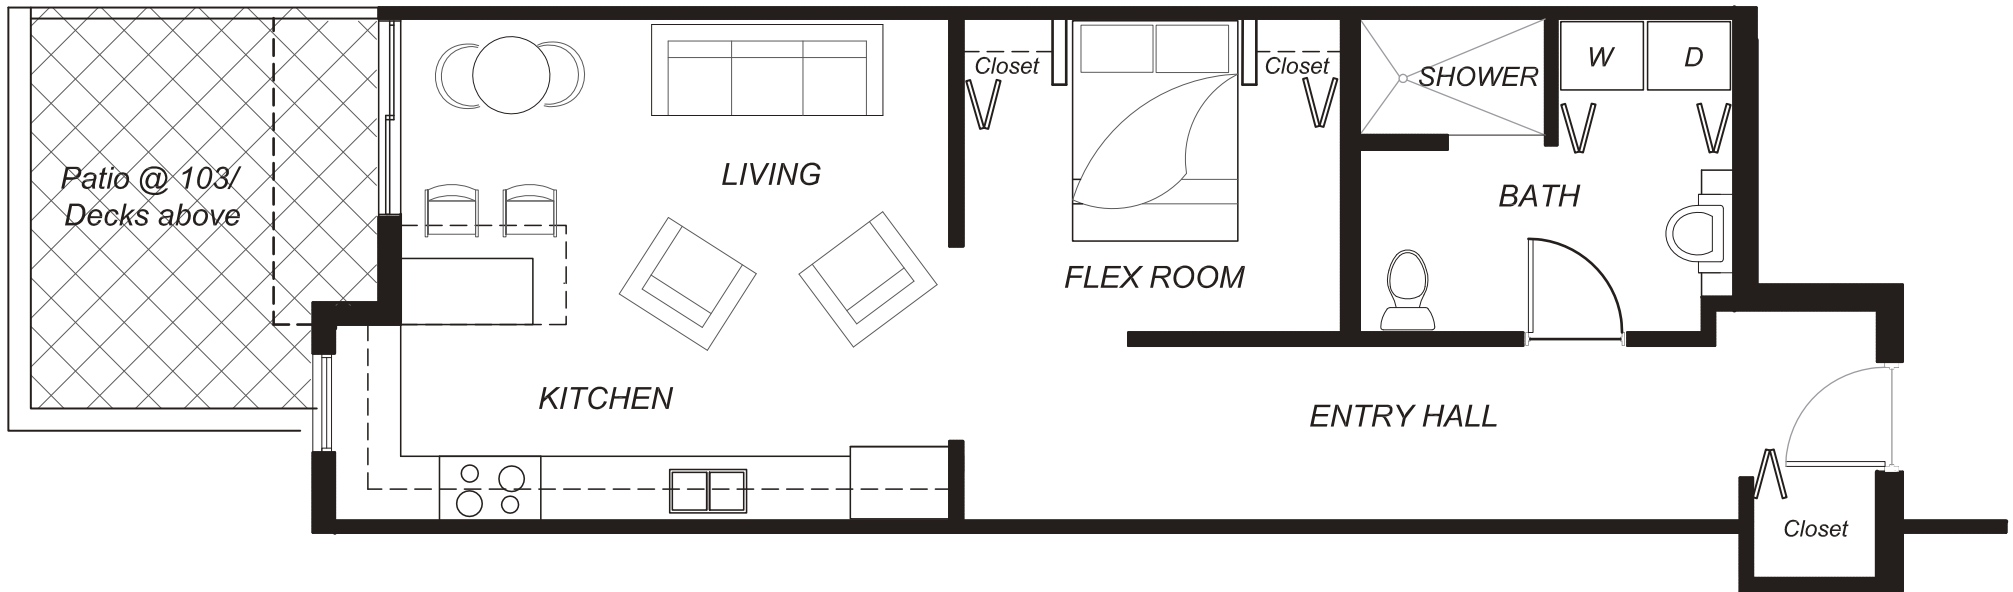

UNITS 103, 203, 303, 402

STUDIO/OPEN ONE BEDROOM
ONE BATH
600 approx. SF

In the continuing effort of providing a quality product, we reserve the right and sole discretion to change floorplans, elevations and specifications without notice.