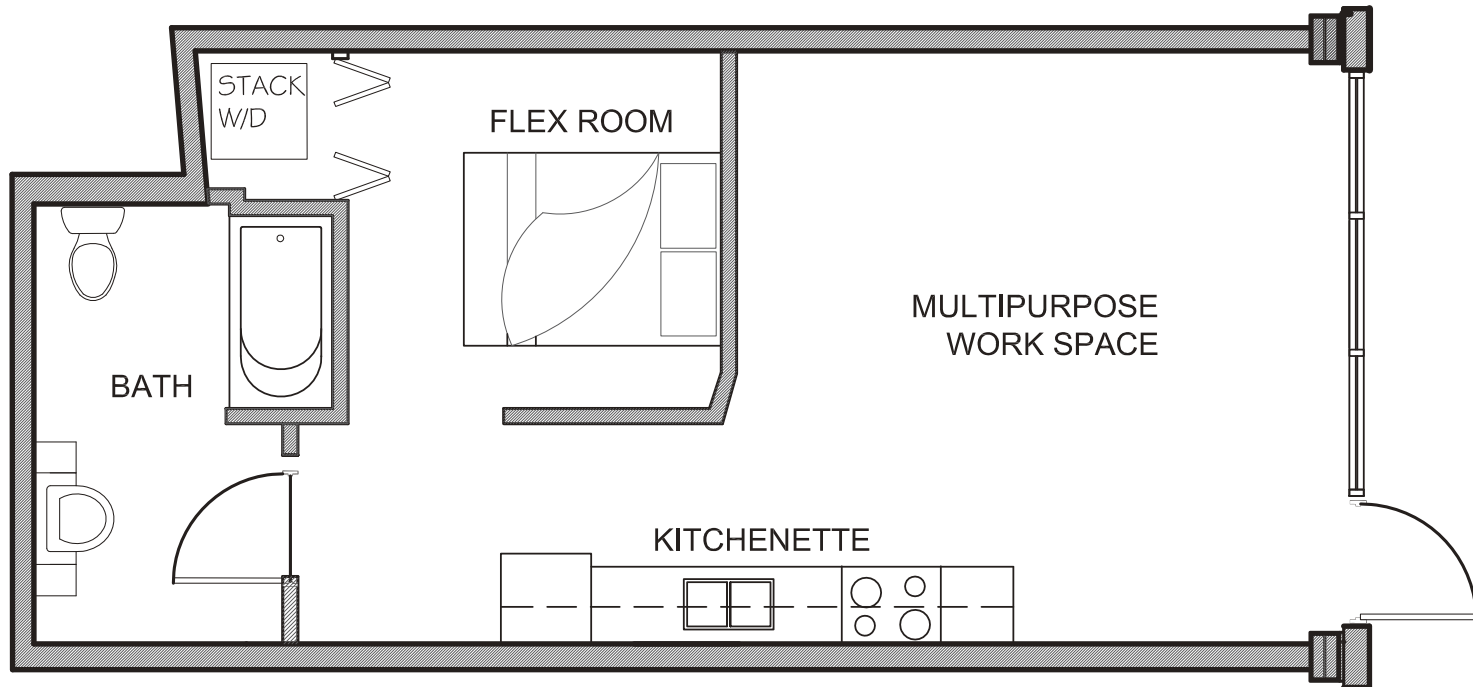

LIVE / WORK 1E

ONE BEDROOM
ONE BATH
512 approx. SF

In the continuing effort of providing a quality product, we reserve the right and sole discretion to change floorplans, elevations and specifications without notice.