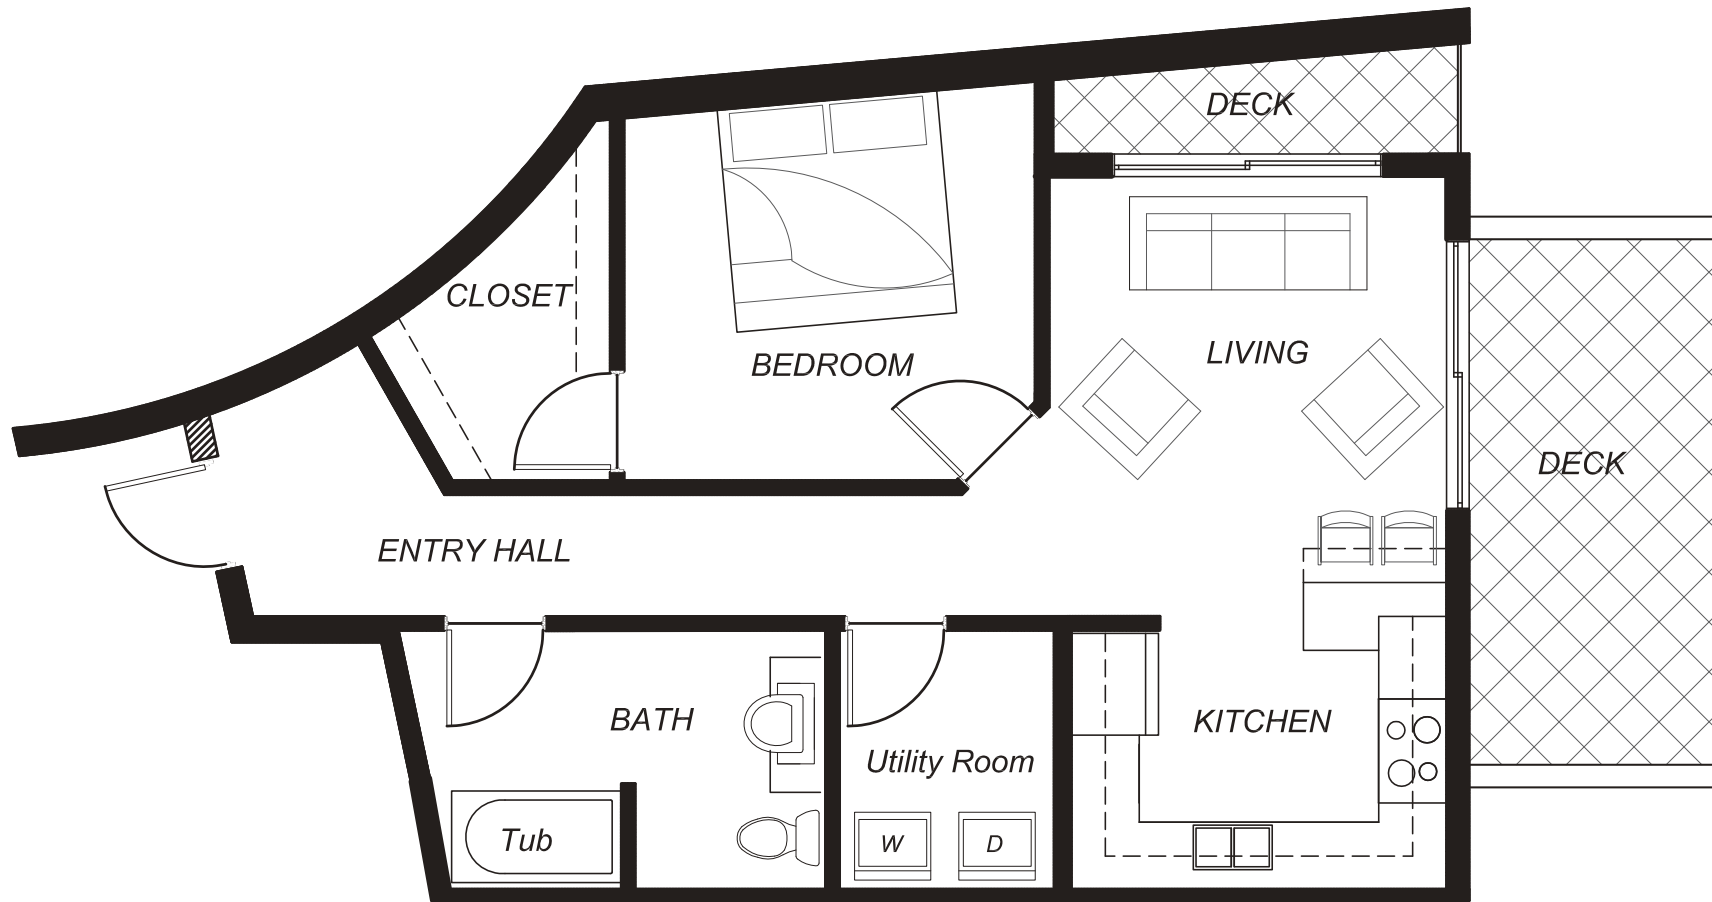

# UNITS 308, 407

ONE BEDROOM  
ONE BATH  
702 approx. SF

In the continuing effort of providing a quality product, we reserve the right and sole discretion to change floorplans, elevations and specifications without notice.