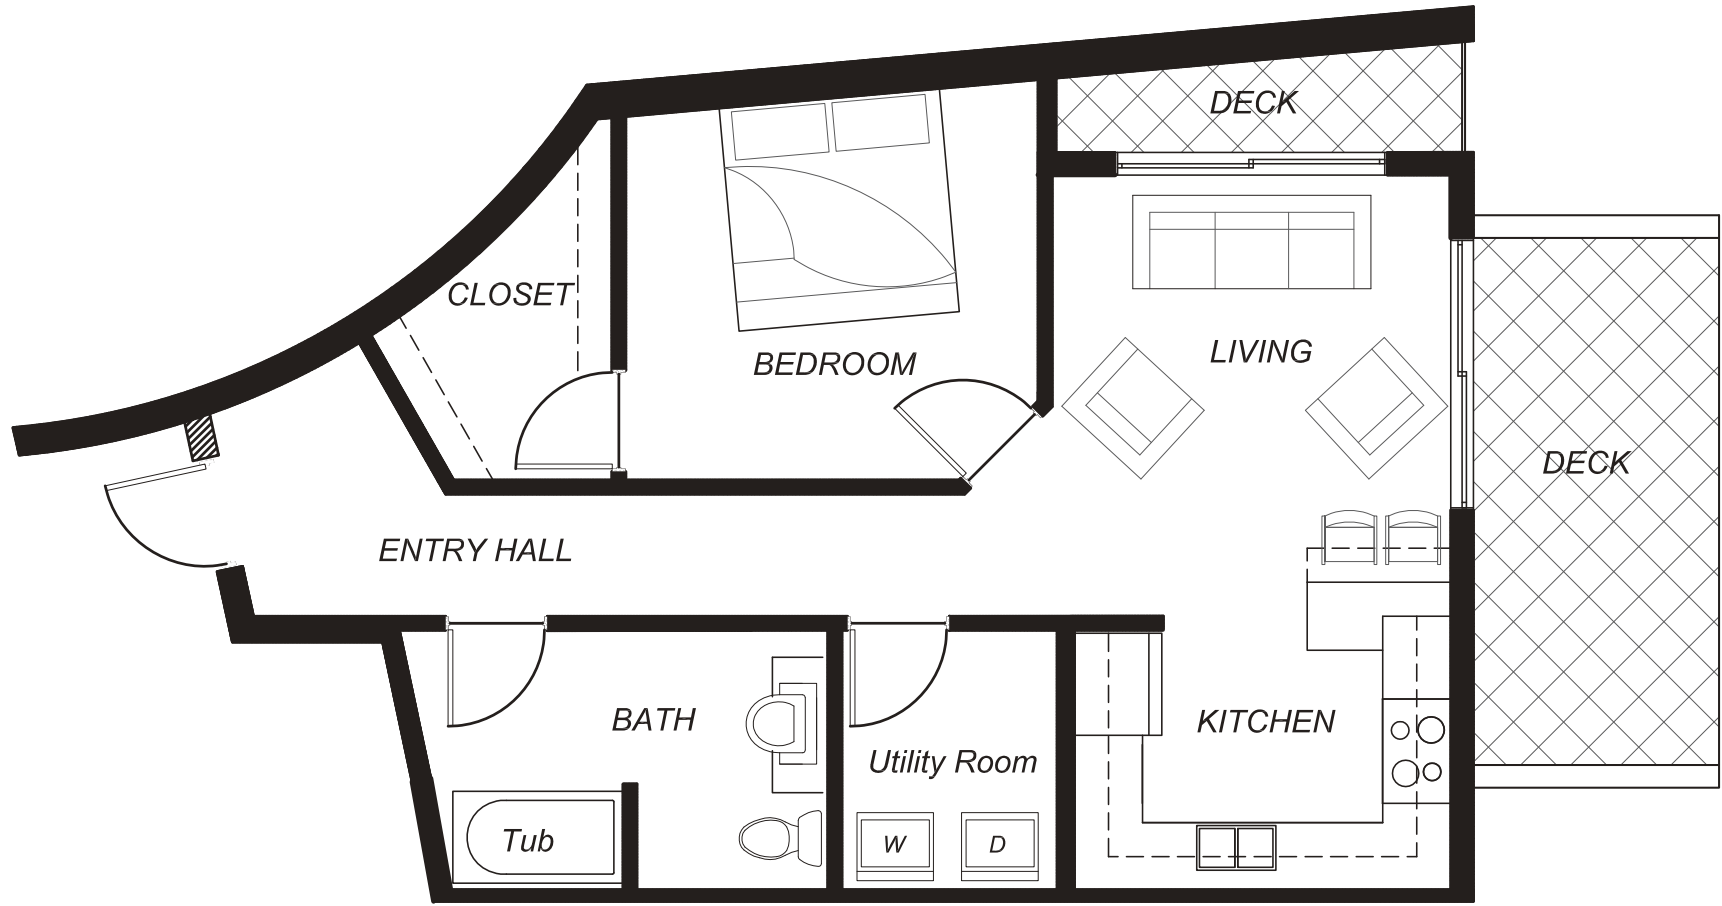

UNITS 307, 406

ONE BEDROOM
ONE BATH
715 approx. SF

In the continuing effort of providing a quality product, we reserve the right and sole discretion to change floorplans, elevations and specifications without notice.