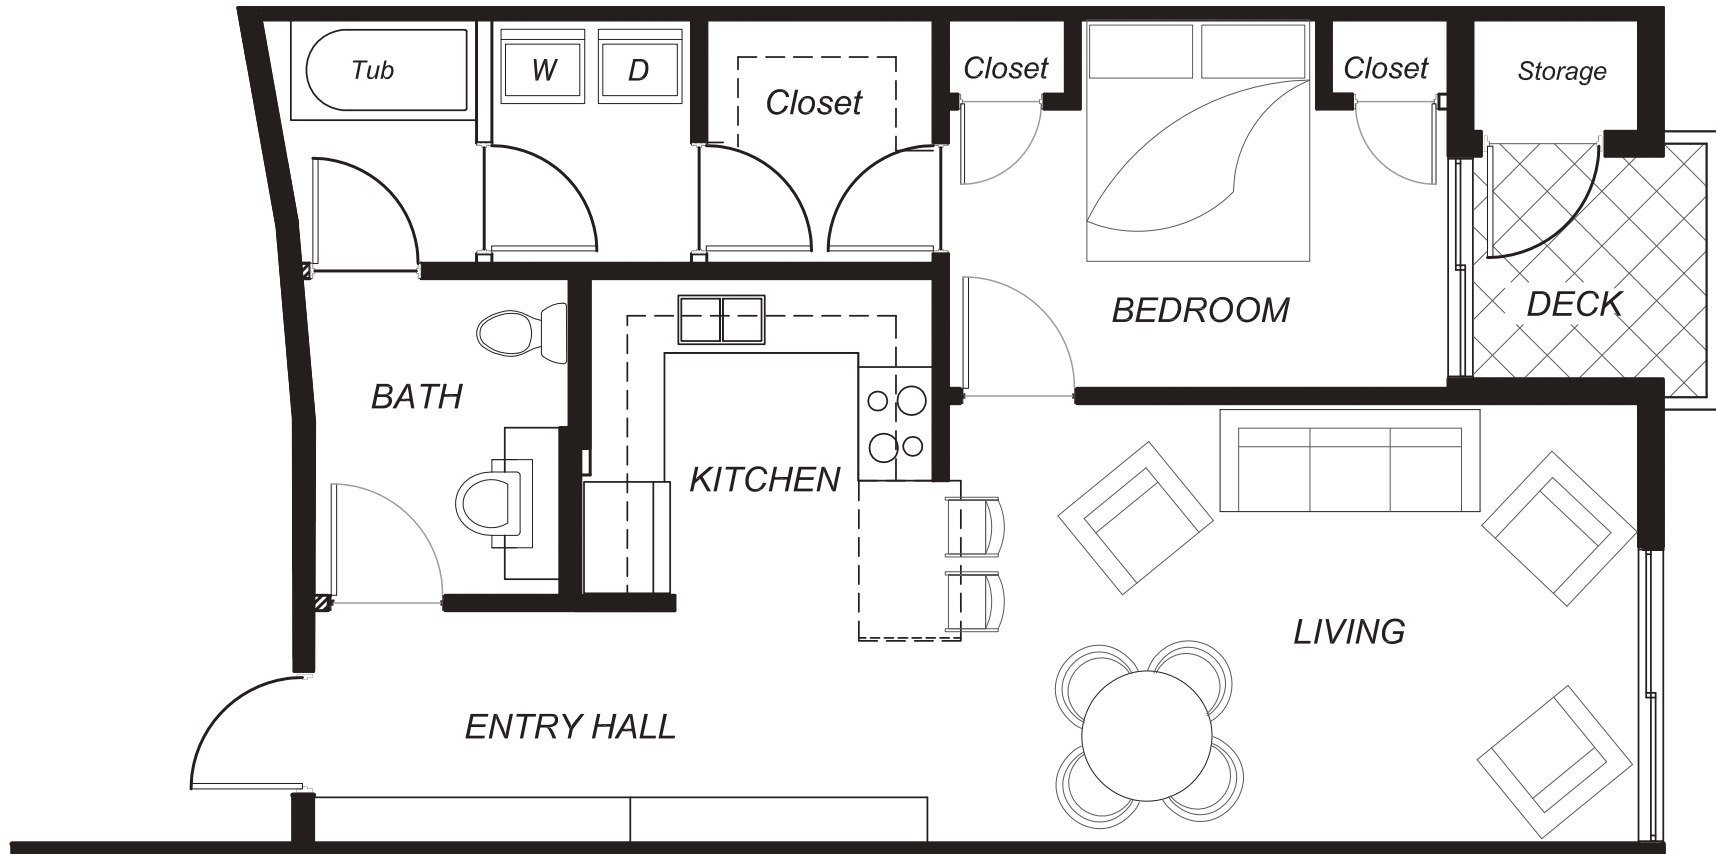

UNIT 208

ONE BEDROOM
ONE BATH
770 approx. SF

In the continuing effort of providing a quality product, we reserve the right and sole discretion to change floorplans, elevations and specifications without notice.