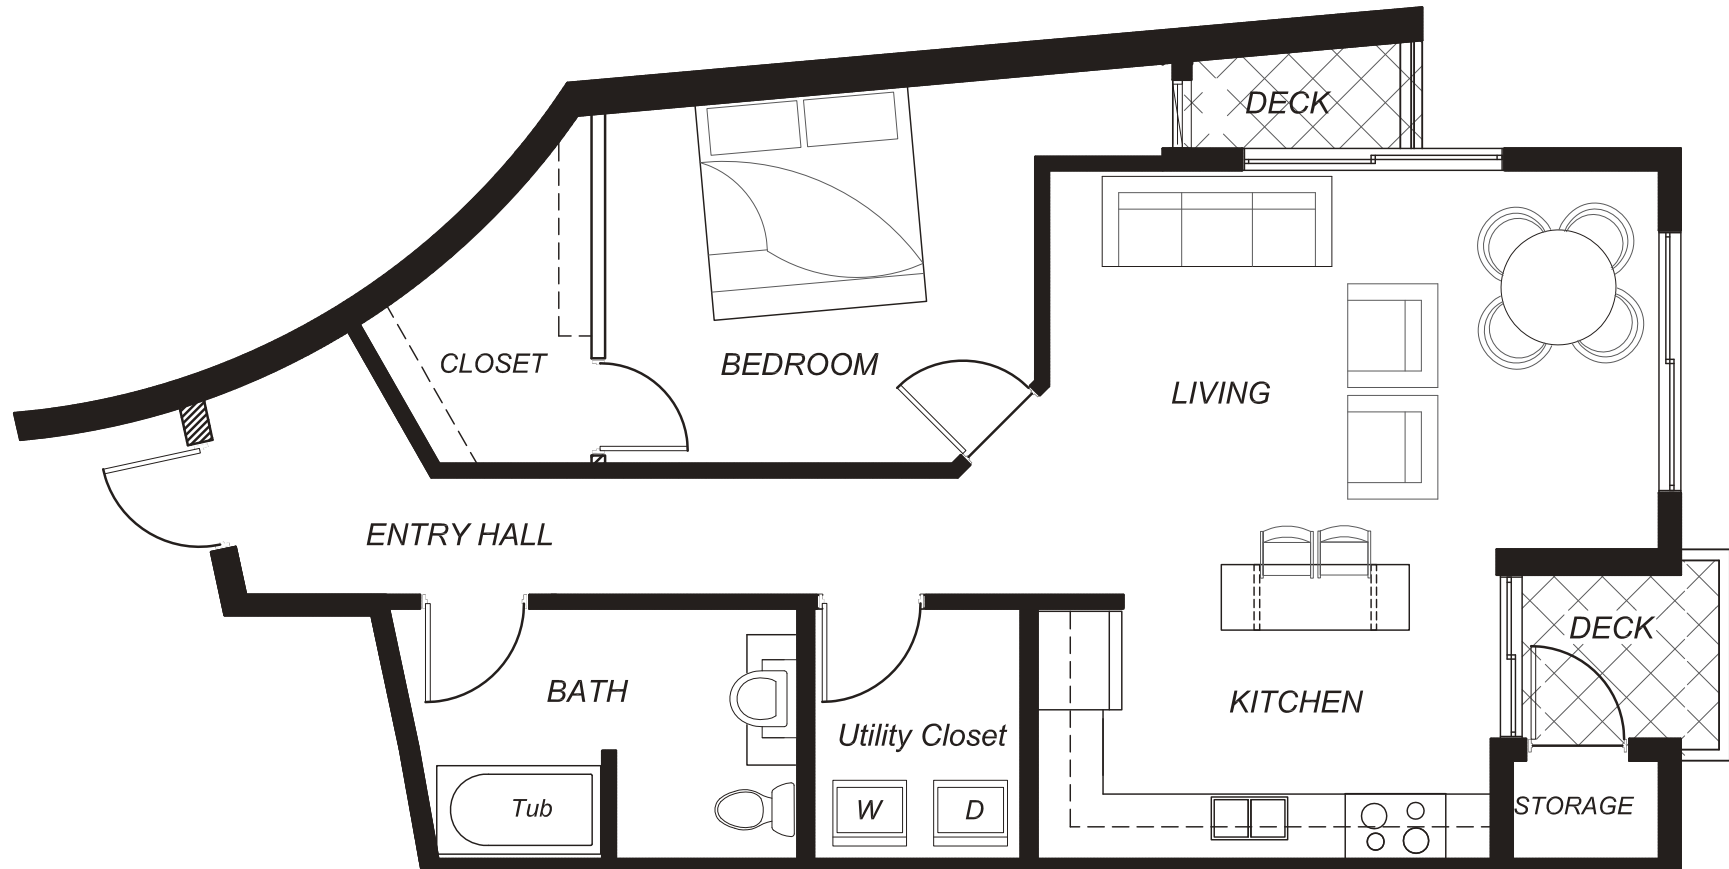

**UNIT 207**  
ONE BEDROOM  
ONE BATH  
800 approx. SF

In the continuing effort of providing a quality product, we reserve the right and sole discretion to change floorplans, elevations and specifications without notice.