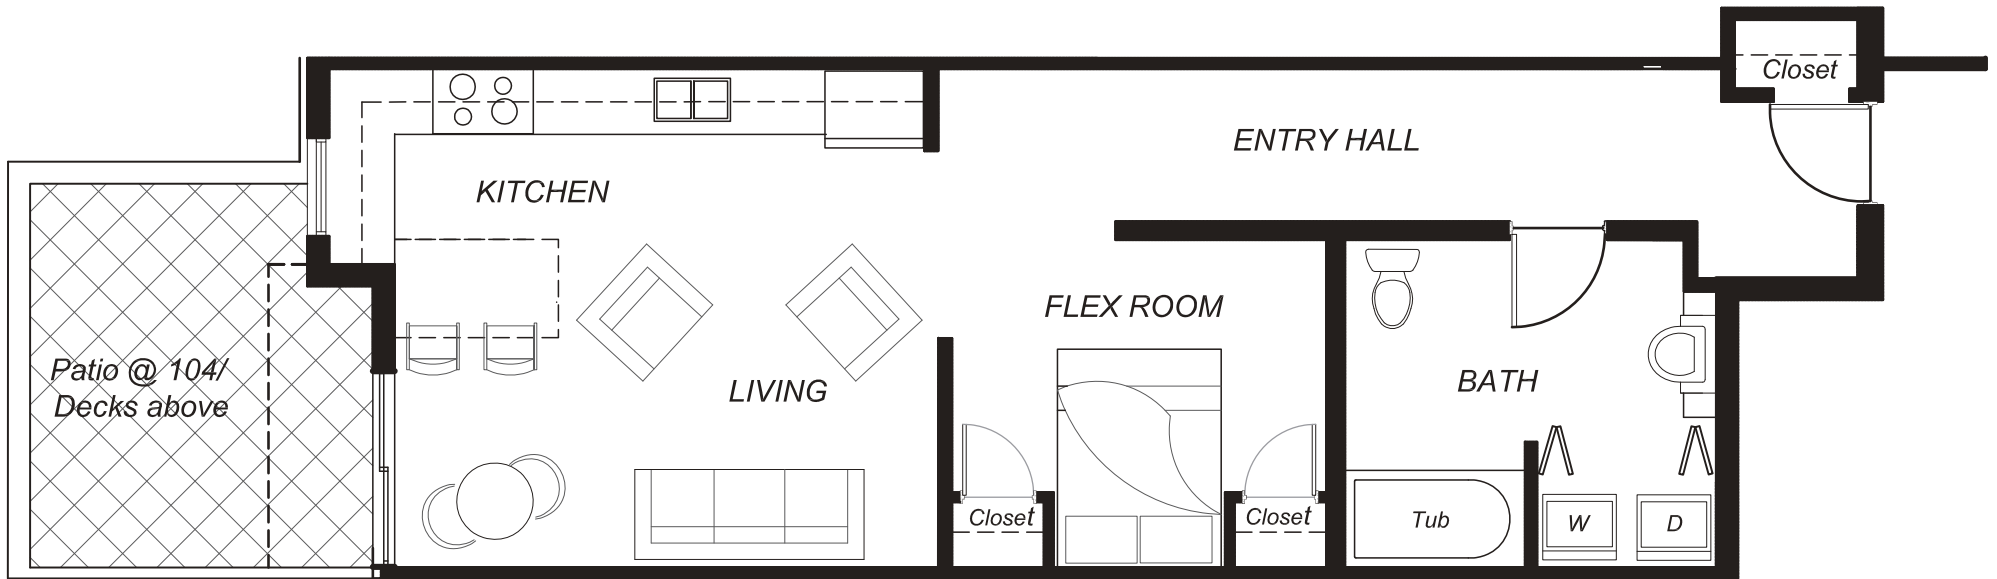

UNITS 104, 204, 304, 403

STUDIO
ONE BATH
600 approx. SF

In the continuing effort of providing a quality product, we reserve the right and sole discretion to change floorplans, elevations and specifications without notice.